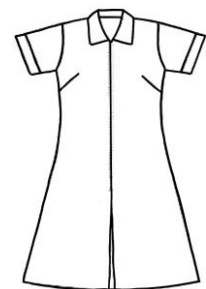

Sizing Information

Polo Shirts

Size	2	4	6	8	10	12	14	16
Chest cm	55	60	65	70	75	80	85	90

Shorts

Size	2	4	6	8	10	12	14	16
Fit Waist cm	48	52	54	58	62	66	70	74

Skorts

Size	4	6	8	10	12	14	16
Fit Waist cm	53	55	58	64	69	73	78
Length cm	30	33	35	37	39	41	43

Sports Skirt

Size	4	6	8	10	12	14	16
Fit Waist cm	45	50	55	60	65	70	75
Length cm	29	32	35	38	40	40	43

Dresses

Size	4	6	8	10	12
Chest Front cm	36	39	40	42	43
Length cm	61	67	74	80	84

Hats – Slouch and Bucket

Size	XS	S	M	L	XL
Head circumference cm	53	55	57	59	61