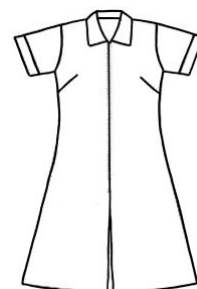

Dresses

Size	4	6	8	10	12
Chest Front cm	36	39	40	42	43
Length cm	61	67	74	80	84